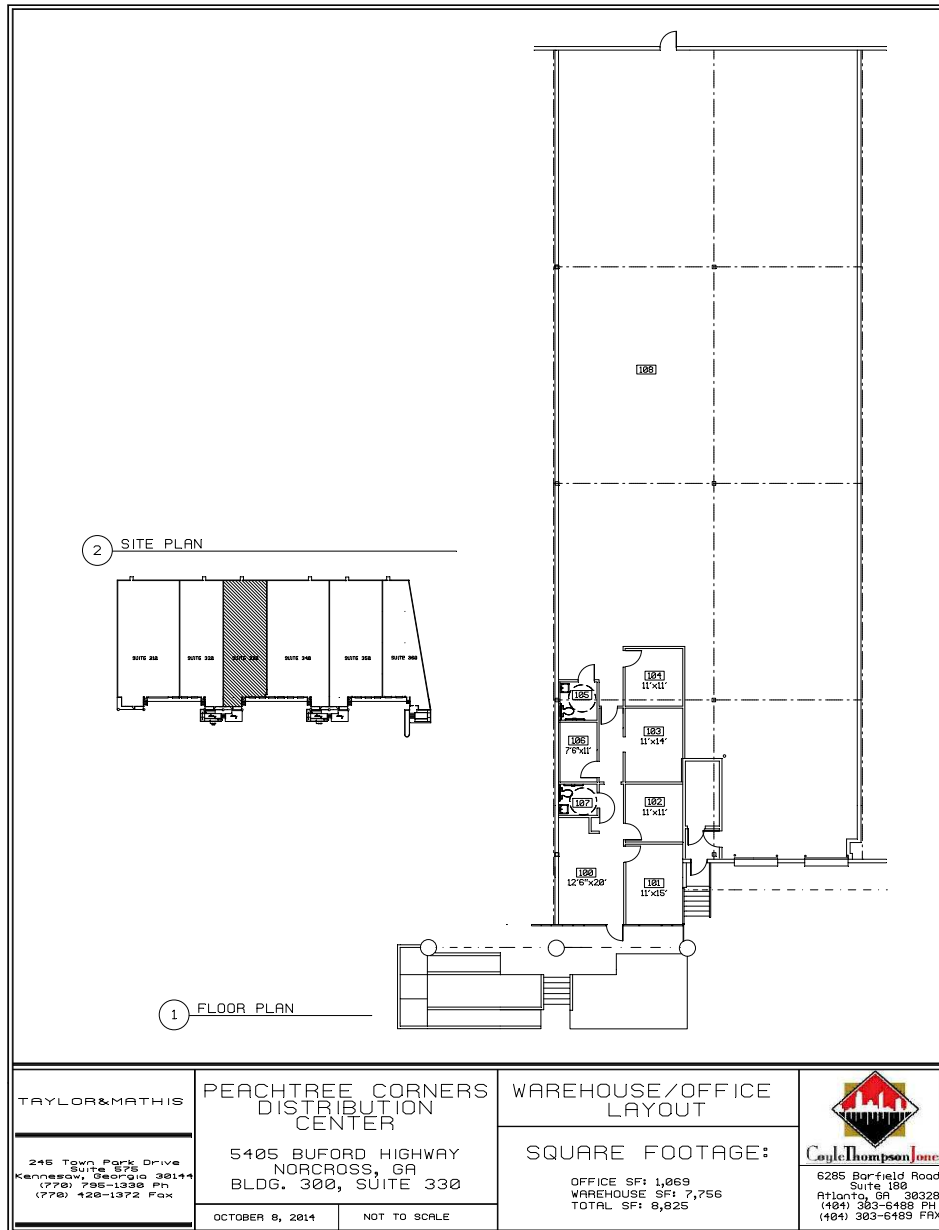

# PEACHTREE CORNERS DISTRIBUTION CENTER

4 FRONT-LOAD BUILDINGS  
CLOSE-IN LOCATION  
GREAT ACCESS TO I-285  
8,825 SF AVAILABLE

**TAYLOR&MATHIS**

## BUILDING 300 - SUITE 330

- 61,982 SF Front Load Building
- 8,825 SF Available
- 1069 SF Office
- 24' Clear Height
- 2 Dock High Doors

5405 Buford Highway, Atlanta GA

wwellford@taylormathis.com | 678.819.2460 | WALKER WELLFORD  
 hreynolds@taylormathis.com | 678.819.2410 | HAMILTON REYNOLDS