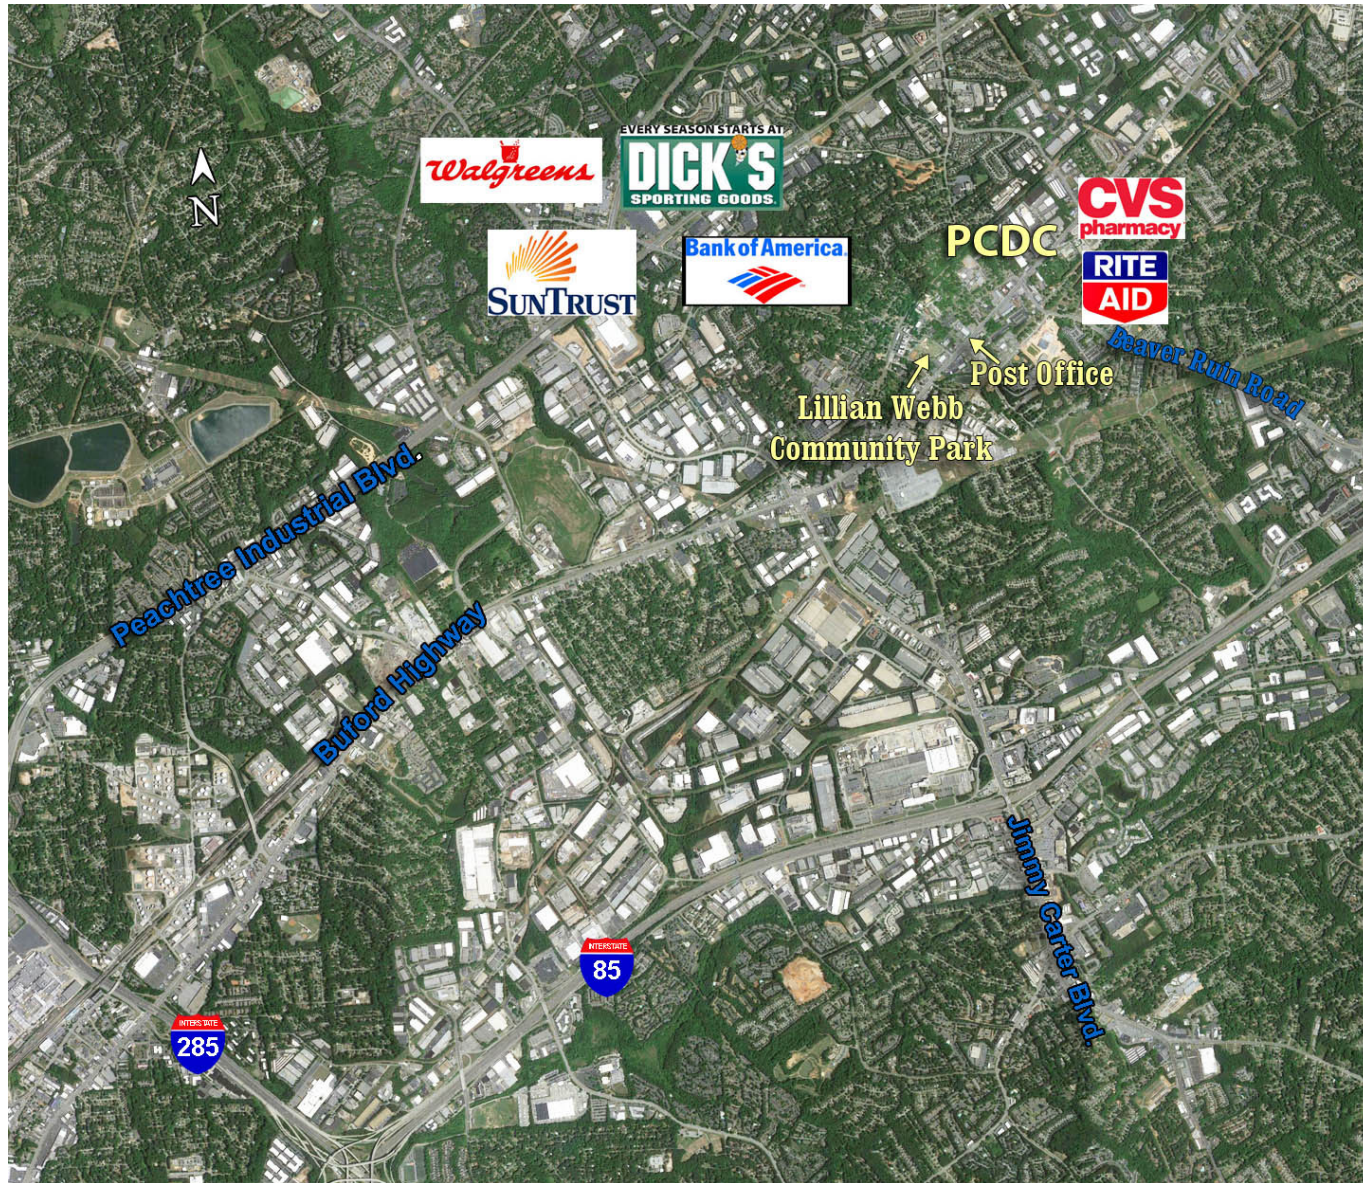

PEACHTREE CORNERS DISTRIBUTION CENTER

5405 Buford Highway, Norcross, GA

wwellford@taylormathis.com | 678.819.2460 | WALKER WELLFORD
hreynolds@taylormathis.com | 678.819.2410 | HAMILTON REYNOLDS

TAYLOR&MATHIS